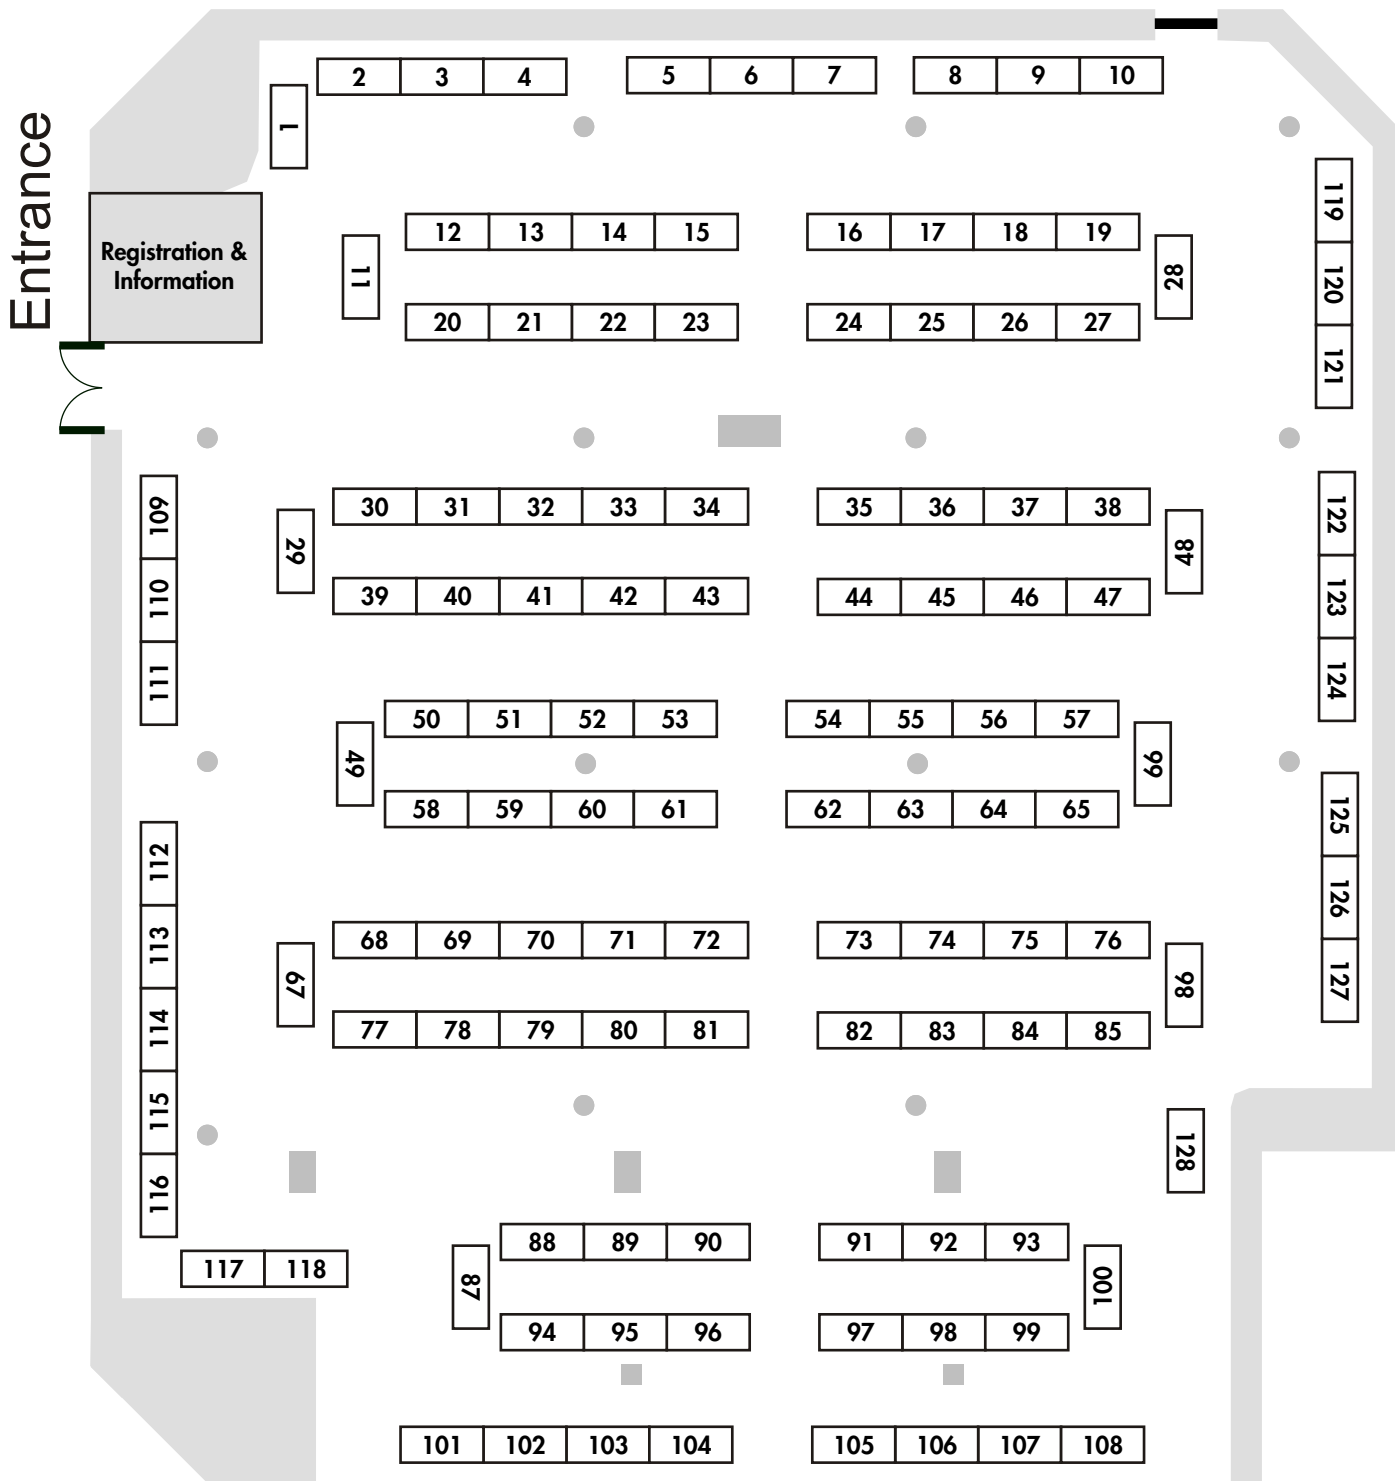

stumptowncomics fest Floorplan Map

Sept. 29th & 30th • 10:am - 6:pm
Lloyd Center Doubletree Exhibition Hall • Portland, OR

North

Parking Lot

Parking Lot